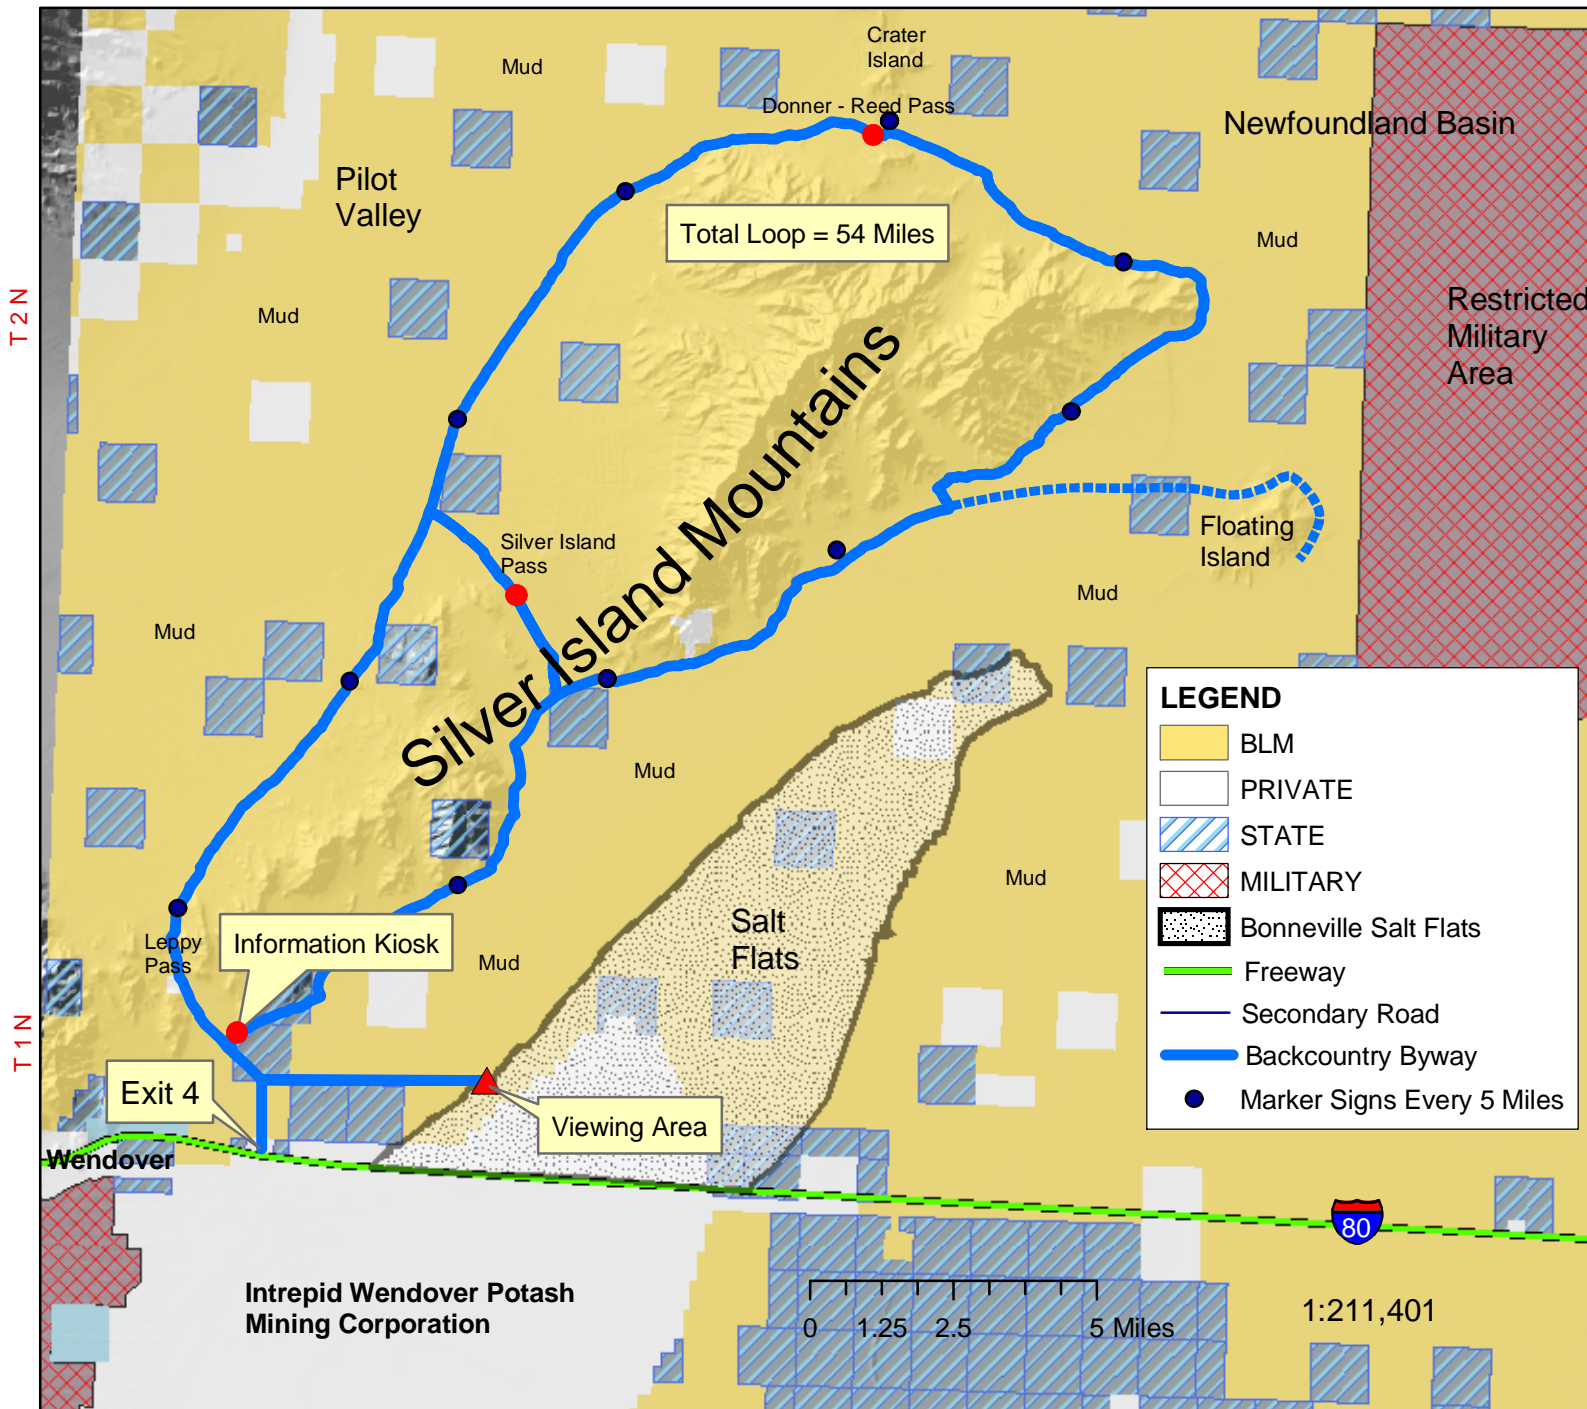

R 18 W

R 17 W

U.S. DEPARTMENT OF THE INTERIOR
BUREAU OF LAND MANAGEMENT
SALT LAKE FIELD OFFICE

Silver Island Mountains

March 2006

Location

This product may not meet BLM standards for accuracy and content. Different data sources and input scales may cause misalignment of data layers. Transportation network has not been verified.

**ALL MOTOR VEHICLES LIMITED TO EXISTING ROADS - DO NOT TRAVEL ON MUD FLATS
USE CAUTION IN WET CONDITIONS**